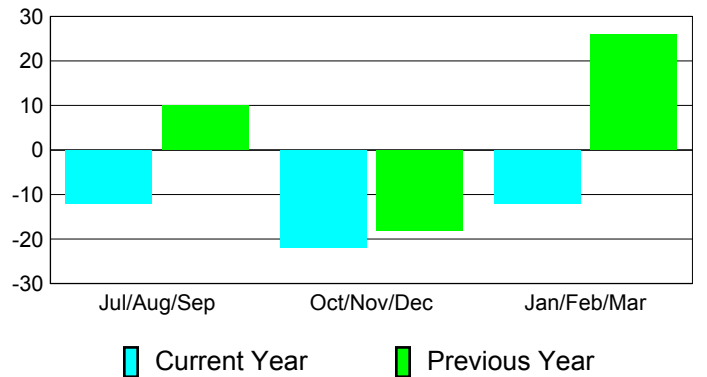

Gender Comparison 2010-2011

Jul/Aug/Sep

Oct/Nov/Dec

Jan/Feb/Mar

Male

Female