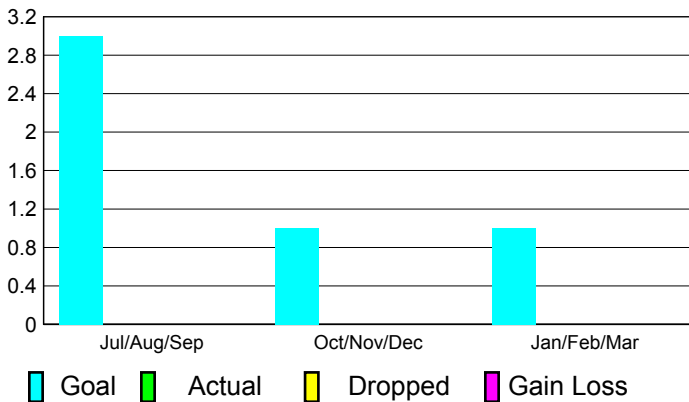

## CLUBS

**Club Results  
2010-2011**

**Clubs  
2009-2010**

Month	New Club Goal	Actual New Clubs	Actual Dropped Clubs	Gain/Loss of Clubs	Gain/Loss of Clubs
Jul/Aug/Sep	3	0	0	0	0
Oct/Nov/Dec	1	0	0	0	0
Jan/Feb/Mar	1	0	0	0	0
<b>Totals</b>	<b>5</b>	<b>0</b>	<b>0</b>	<b>0</b>	<b>0</b>

### Club Results 2010-2011

Goal, New, Dropped, Gain/Loss