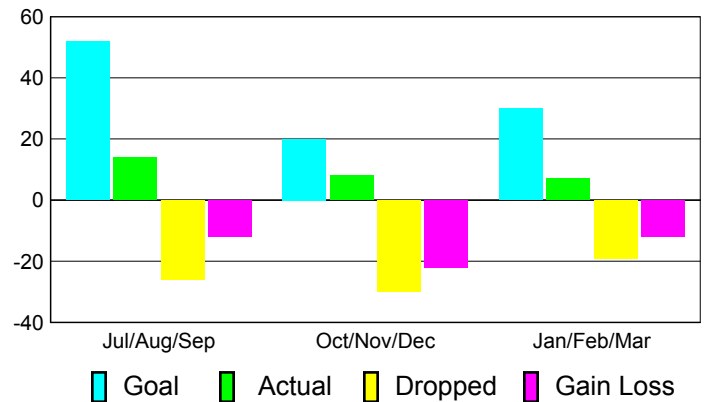

### YTD Status Quo Clubs 2010-2011

Status Quo Clubs Compared to Status Quo Members

## MEMBERSHIP

**Membership Results  
2010-2011**

**Membership  
2009-2010**

Month	Net Memb Goal	Actual New Memb	Actual Dropped Memb	Gain/Loss of Memb	Gain/Loss of Memb
Jul/Aug/Sep	52	14	-26	-12	10
Oct/Nov/Dec	20	8	-30	-22	-18
Jan/Feb/Mar	30	7	-19	-12	26
<b>Totals</b>	<b>102</b>	<b>29</b>	<b>-75</b>	<b>-46</b>	<b>18</b>

### Membership Results 2010-2011

Goal, New, Dropped, Gain/Loss

### Comparison of Membership Gain/Loss

Current Year Compared to the Previous Year